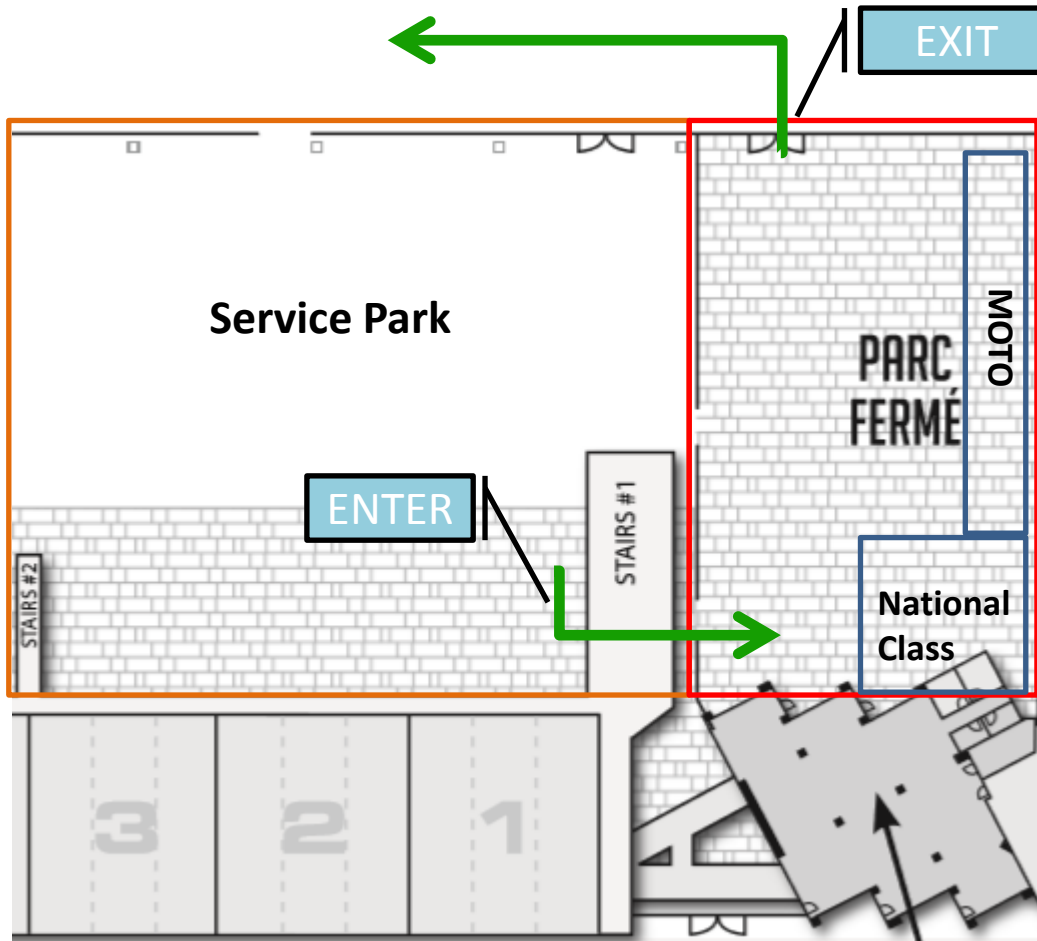

رالي دبي الصحراوي
DUBAI INTERNATIONAL BAJA
7th to 9th March 2019

PARC FERME