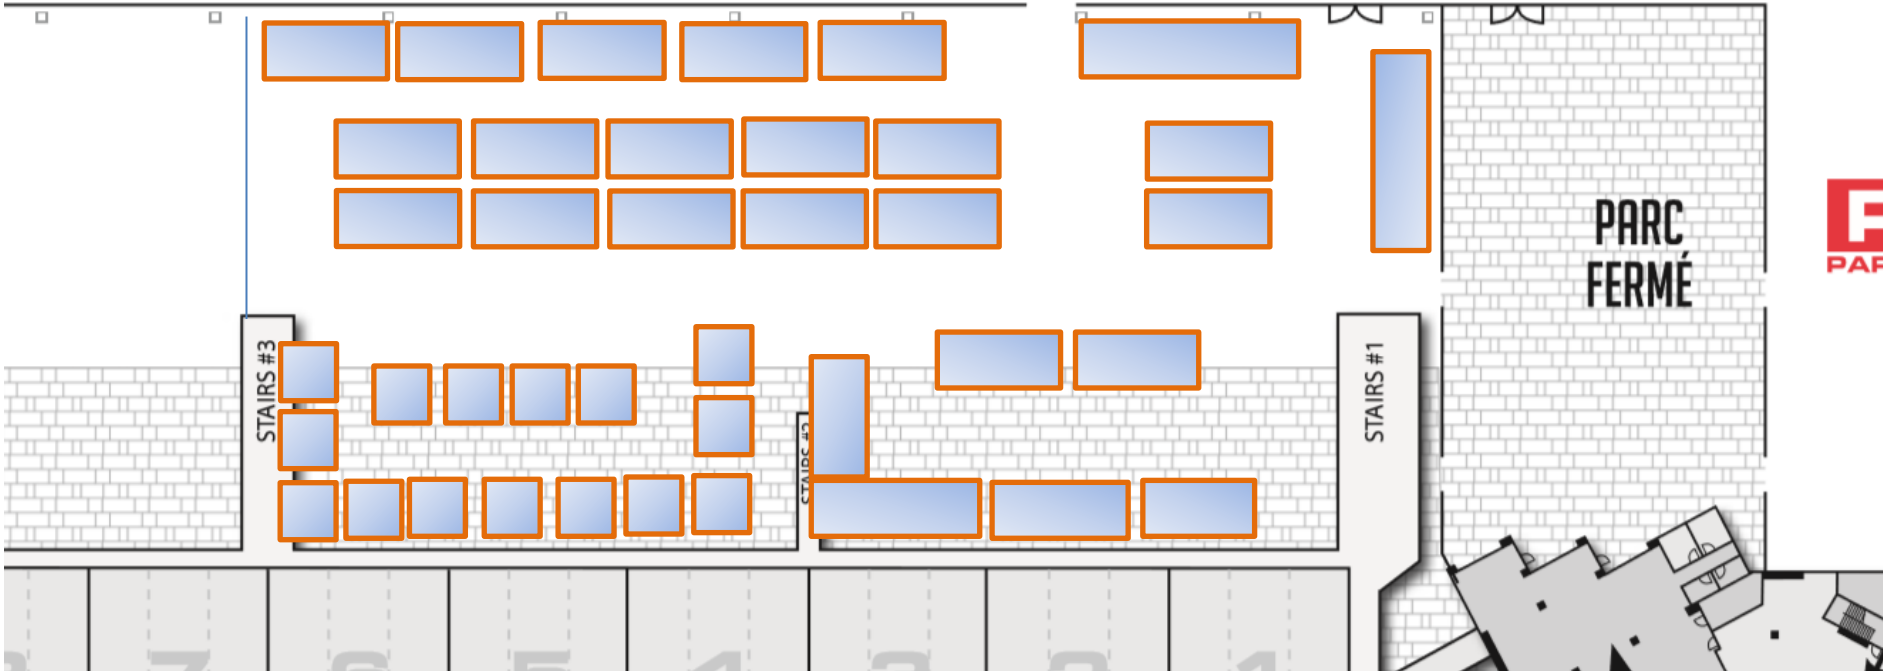

رالي دبي الصحراوي
DUBAI INTERNATIONAL BAJA
7th to 9th March 2019

SERVICE PARK LAYOUT