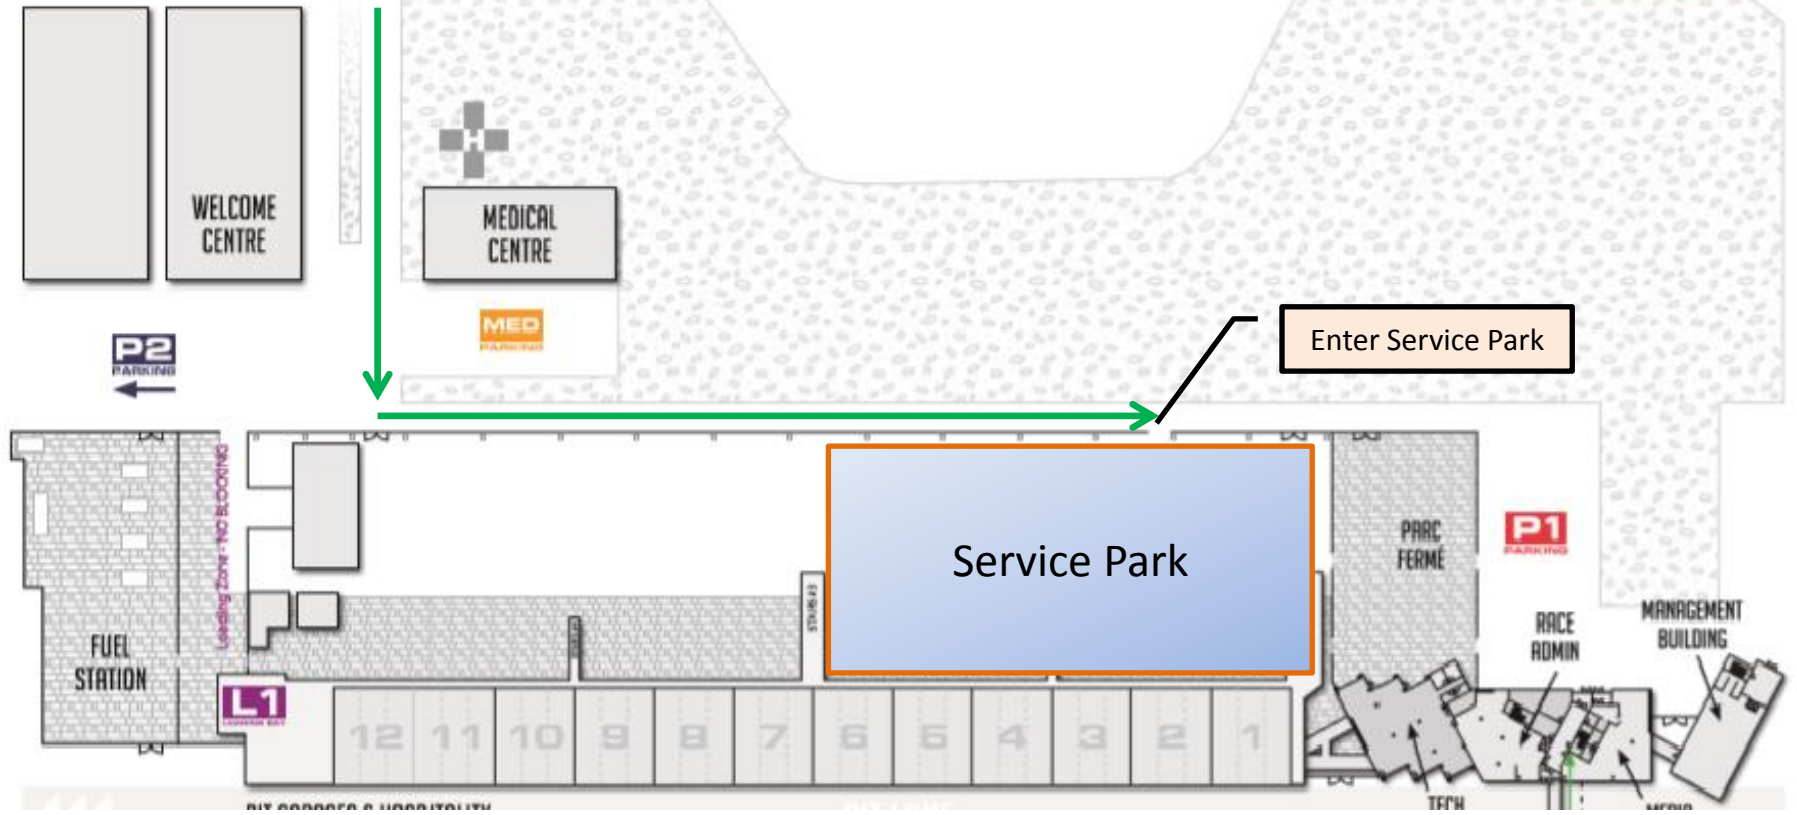

# SERVICE PARK LOCATION

## RACE PADDOCK LAYOUT

رالي دبي الصحراوي  
DUBAI INTERNATIONAL BAJA  
7<sup>th</sup> to 9<sup>th</sup> March 2019

# REFUEL ZONE

## RACE PADDOCK LAYOUT

TC 7 Refuel Out

TC 6 Parc Ferme Out/  
TC Refuel In

رالي دبي الصحراوي  
DUBAI INTERNATIONAL BAJA  
7<sup>th</sup> to 9<sup>th</sup> March 2019